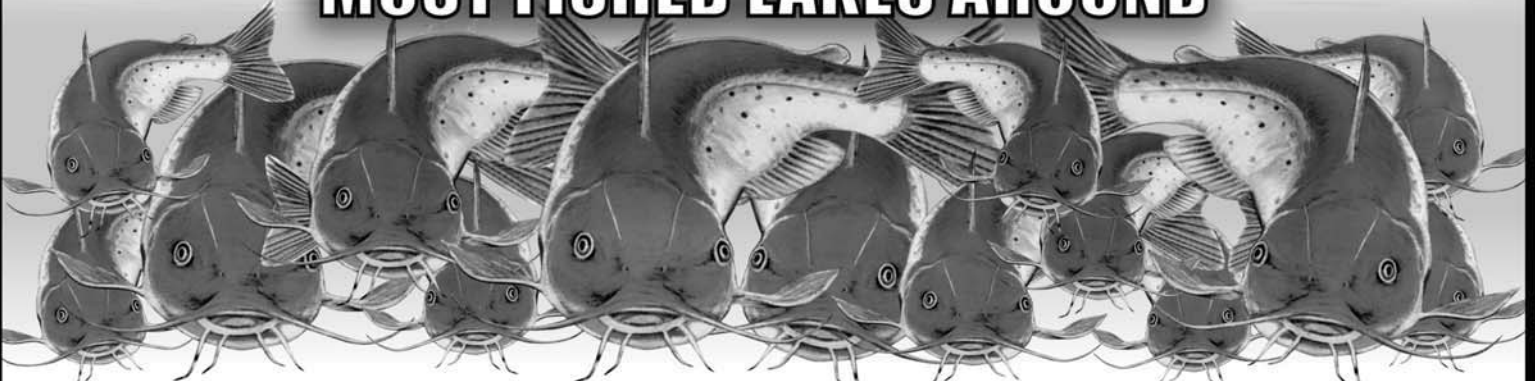

Santa Ana River Lakes

Corona Lake - Anaheim Lake

**NO FISHING
LICENSE
REQUIRED**

**OPEN DAILY
DAY & NIGHT
FISHING**

**BIGGEST FISH
IN CALIFORNIA
ARE CAUGHT
IN THESE LAKES**

**THE HEAVIEST STOCKED AND
MOST FISHED LAKES AROUND**