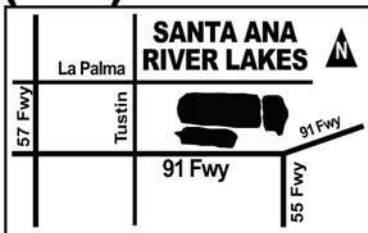

4060 E. La Palma Ave, Anaheim, CA

(714) 996-3508